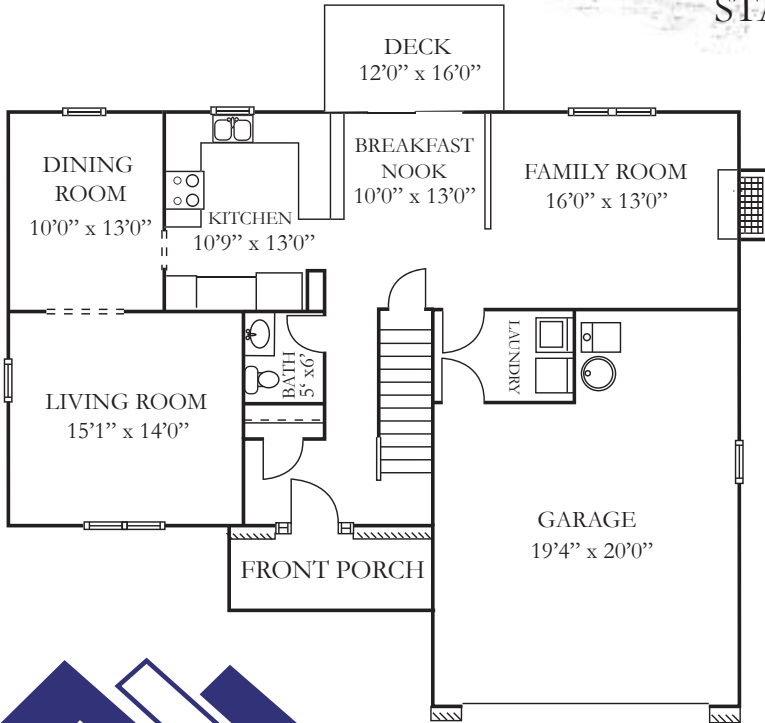

The LINDEN

STANDARD ELEVATION

2270 SQUARE FEET

NOT DRAWN TO SCALE

OPTIONAL FIREPLACE SHOWN

GENTRY
REAL ESTATE
COMPANY

986 S. State Road 446, Bloomington, IN 47401 812-332-7400 www.Gentry-RealEstate.com